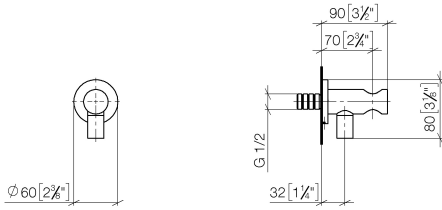

EDITION PRO Wall elbow - Chrome

28 490 626

- 3/8" shower outlet
- rosette Ø 60 mm
- 1/2" connection
- inherently safe from back flow.

	Chrome	28 490 626-00
	Matte Black	28 490 626-33
	Brushed Chrome	28 490 626-93

EDITION PRO Wall elbow - Chrome

28 490 626

mm [inches]

Flow rate chart

EDITION PRO Wall elbow - Chrome

28 490 626

Parts for other finishes can be found here: [Matte Black](#)

Spare parts list

No.	Item Number	Name	Quantity used	Delivery time
1	90 24 03 280 00 90	nipple	1	2
2	09 30 30 037 90	screw	1	2
3	09 27 66 016-00	rosette	1	60
4	09 31 11 112 90	pin	1	60
5	09 16 01 023 90	ring	1	2
6	09 23 01 131 90	back-flow preventer	1	2
7	09 30 30 113 20 90	screw	1	2
8	09 14 10 001 90	seal	1	2
9	09 18 40 216 90	sleeve	1	2
10	09 11 03 124-00	connection	1	10
11	09 14 10 213 90	seal	1	2
12	09 24 03 279-00	nipple	1	10
13	90 21 02 069 00-00	cover	1	10