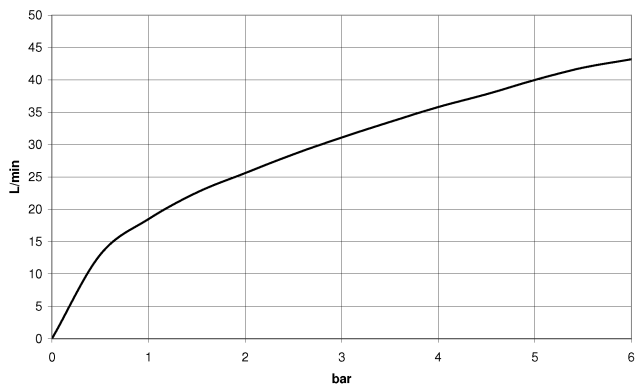

EDITION PRO Wall elbow - Chrome

28 490 626

- 3/8" shower outlet
- rosette Ø 60 mm
- 1/2" connection
- inherently safe from back flow.

	Chrome	28 490 626-00
	Matte Black	28 490 626-33
	Brushed Chrome	28 490 626-93

EDITION PRO Wall elbow - Chrome

28 490 626

mm [inches]

Flow rate chart

EDITION PRO Wall elbow - Chrome

28 490 626

Parts for other finishes can be found here: [Matte Black](#)

Spare parts list

No.	Item Number	Name	Quantity used	Delivery time
1	90 24 03 280 00 90	nipple	1	2
2	09 30 30 037 90	screw	1	2
3	09 27 66 016-00	rosette	1	60
4	09 31 11 112 90	pin	1	60
5	09 16 01 023 90	ring	1	2
6	09 23 01 131 90	back-flow preventer	1	2
7	09 30 30 113 20 90	screw	1	2
8	09 14 10 001 90	seal	1	2
9	09 18 40 216 90	sleeve	1	2
10	09 11 03 124-00	connection	1	10
11	09 14 10 213 90	seal	1	2
12	09 24 03 279-00	nipple	1	10
13	90 21 02 069 00-00	cover	1	10